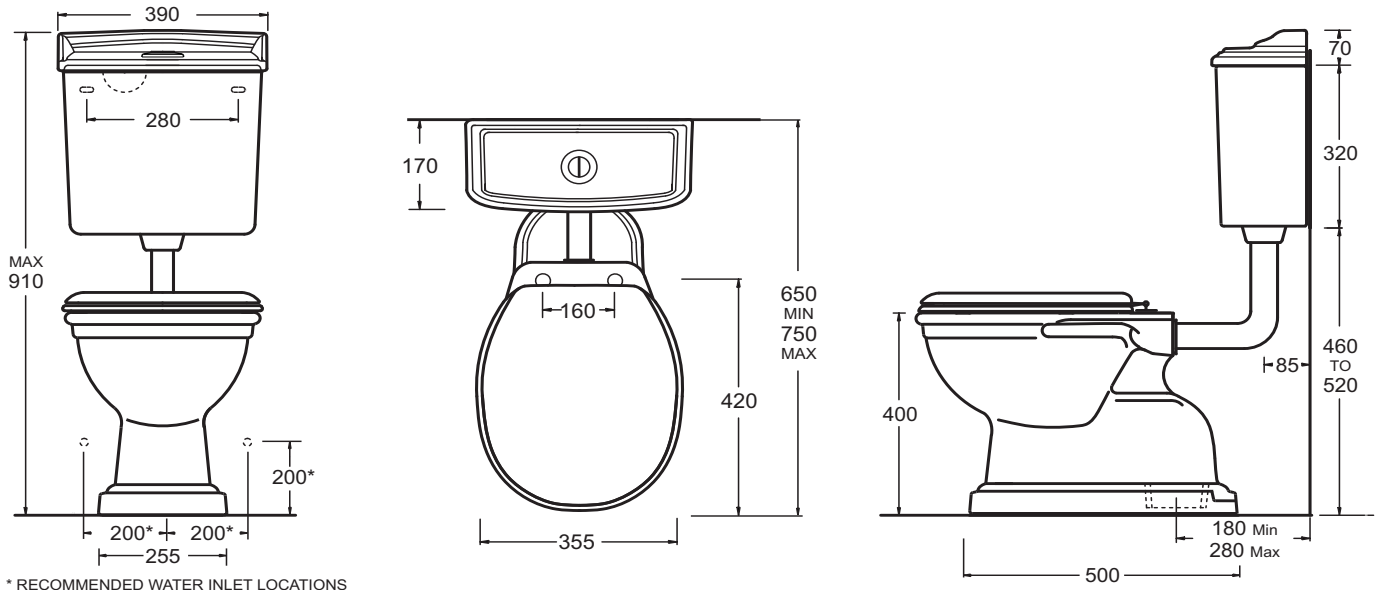

## VICTORIAN TOILET SUITE

Pan 1017321120 + Cistern 1017321121 Includes Chrome Flush Button

PVD Flush Button 1025345012

PVD Flush Pipe 1025345010 or Chrome Flush Pipe 1025345011

- Features:** Vitreous China  
S Trap  
3 Litre Half Flush and 4.5 Litre Full Flush  
Timber Toilet Seat Sold Separately
- Dimensions:** H 910 mm x W 390 mm x D 750 mm
- Colours:** White with Chrome or Brass Fittings
- Care Instructions:** Clean with a mild detergent  
(avoid using any caustic based cleaning products and cistern blocks)
- Installation:** Non-acetic silicone sealant is recommended