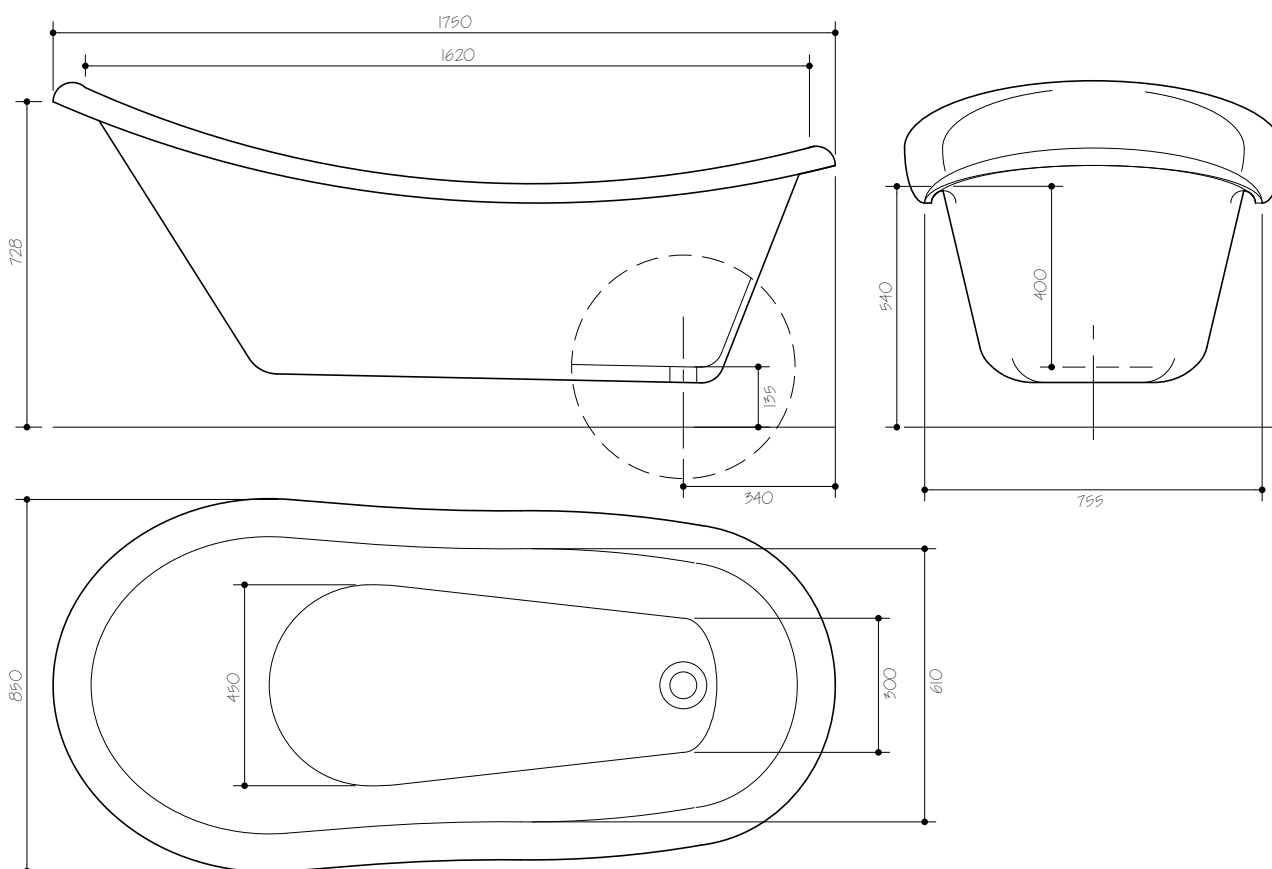

GRAND SLIPPER 5'10" HIGH BACK BATH

Black 1012102014 White 1012102013

Burgundy 1012102011

Chrome Feet 1012102002

Brass Feet 1012102003

- Features:** High Back
Heavy Cast Acrylic Bath
50 x 80mm Plug & Waste Sold Separately
- Dimensions:** H 728 mm x W 1750 mm x D 850 mm
- Colours:** Black, White, Burgundy or Green
- Care Instructions:** Clean bath with a mild detergent
(avoid using harsh, abrasive, caustic and citrus based products)
- Installation:** Non-acetic silicone sealant is recommended