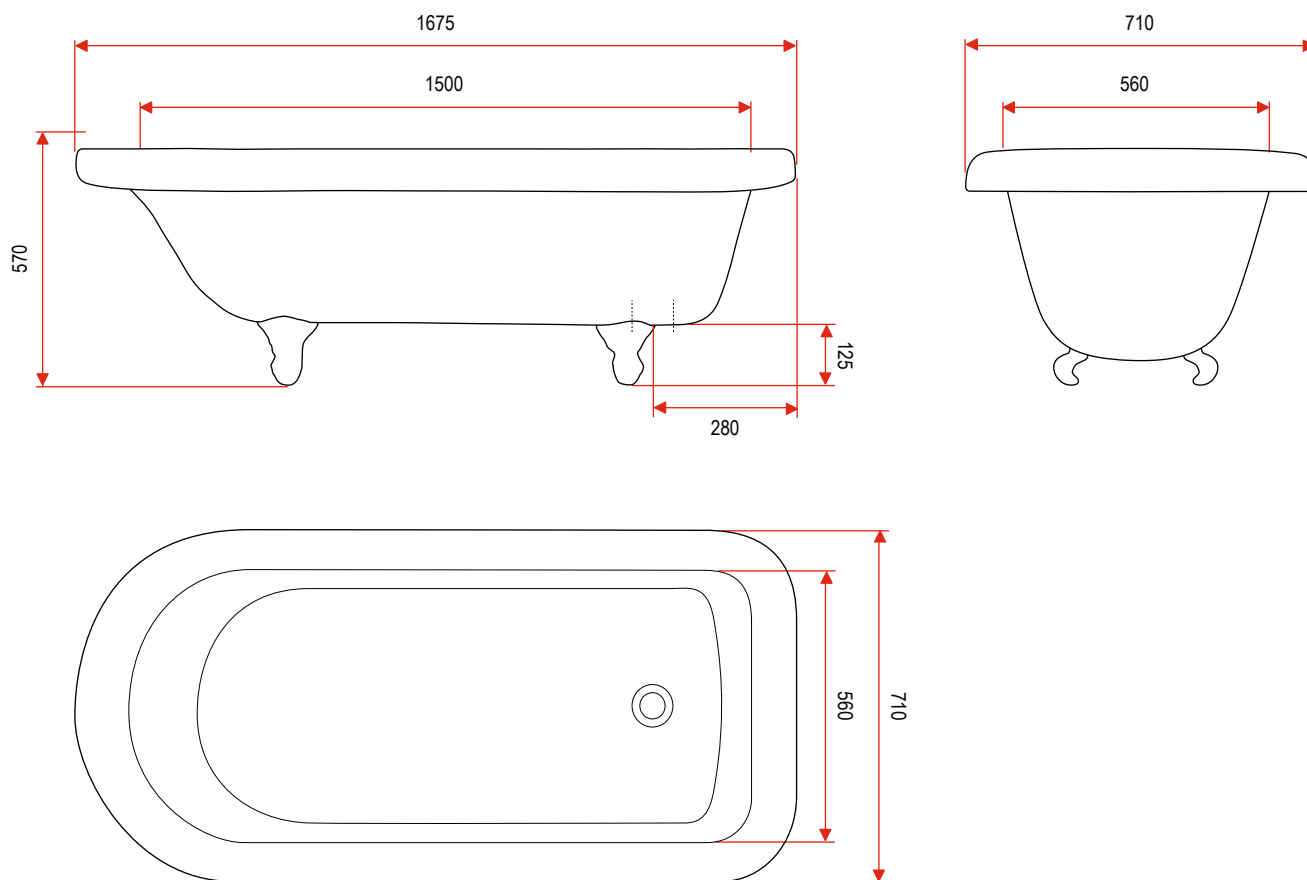

VICTORIAN 5'6" TRADITIONAL CLAW FOOT BATH

White 1012102004 (includes white feet)

Black 1012102015 (includes white feet)

- Features:** Single Ended
Heavy Cast Acrylic Bath
40 x 80mm Plug & Waste Sold Separately
- Dimensions:** H 570 mm x W 1675 mm x D 710 mm
- Colours:** White or Black
- Care Instructions:** Clean bath with a mild detergent
(avoid using harsh, abrasive, caustic and citrus based products)
- Installation:** Non-acetic silicone sealant is recommended