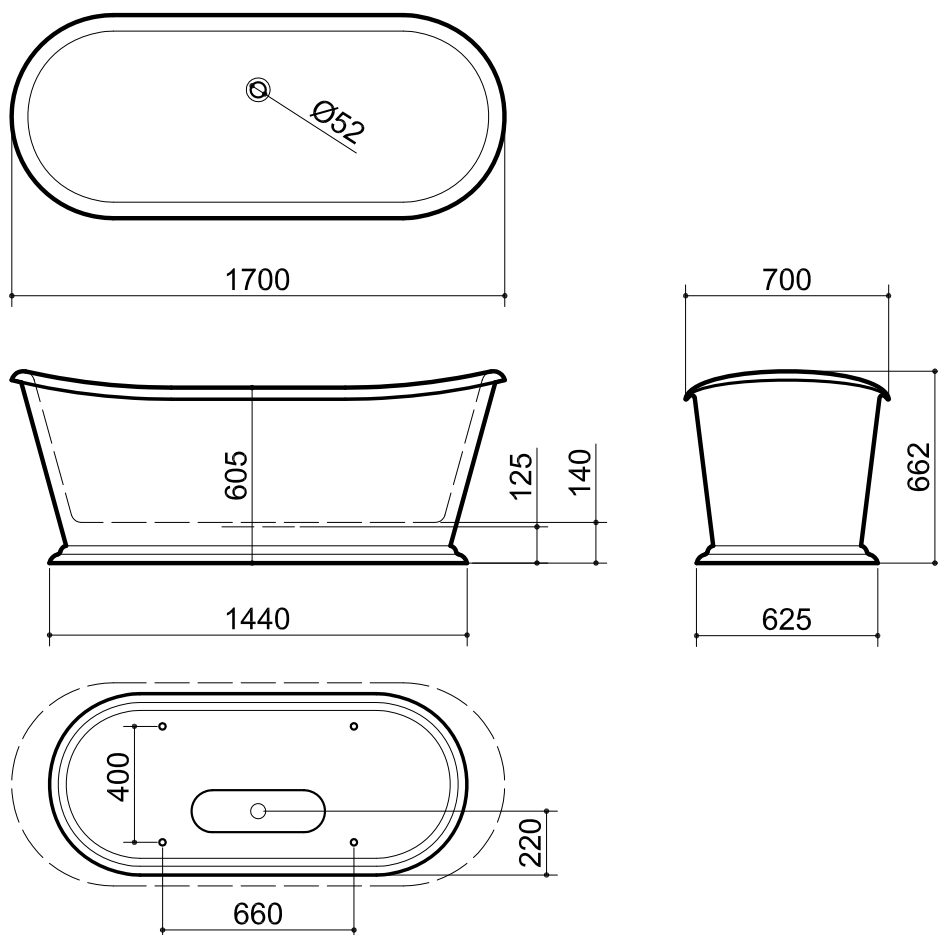

FRENCH TUB

White 1012102021

Features: Full Width Plinth
Adjustable Mount Pads
40 x 80mm Waste Sold Separately
Flexible Waste Pipe Sold Separately

Dimensions: H 662 mm x W 1700 mm x D 700 mm

Colours: White

Care Instructions: Clean bath with a mild detergent
(avoid using harsh, abrasive, caustic and citrus based products)

Installation: Non-acetic silicone sealant is recommended

Please Note: Illustrations, photographs and specifications are not binding in detail. Items may vary in size - check all measurements on site before installation. Plumbing and electrical products must only be installed by a registered contractor.