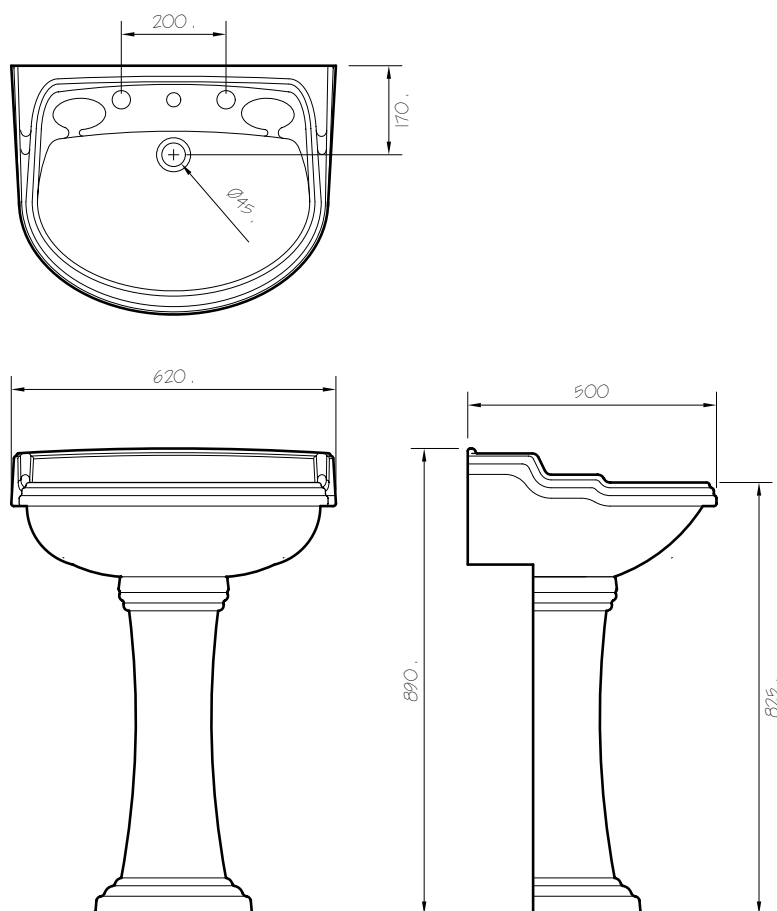

STRATFORD PEDESTAL BASIN

1016869013

- Features:** 3 Tap Hole Porcelain Basin with Plain Porcelain Pedestal
Four Separate Anchor Points
Tapware, 32 x 80mm O/F Plug & Waste Sold Separately
- Dimensions:** H 870 x W 600 x D 470 mm
- Colours:** White
- Care Instructions:** Clean porcelain with a mild detergent
(avoid using harsh, abrasive and caustic based products)
- Installation:** The sink is mounted to the wall and rests on the legs. The alignment of the basin may not be a perfect fit to the existing wall studs. Therefore, the wall may need to be reinforced to bear the weight of the sink. It is recommended that non-acetic silicone sealant is used between the basin/wall.