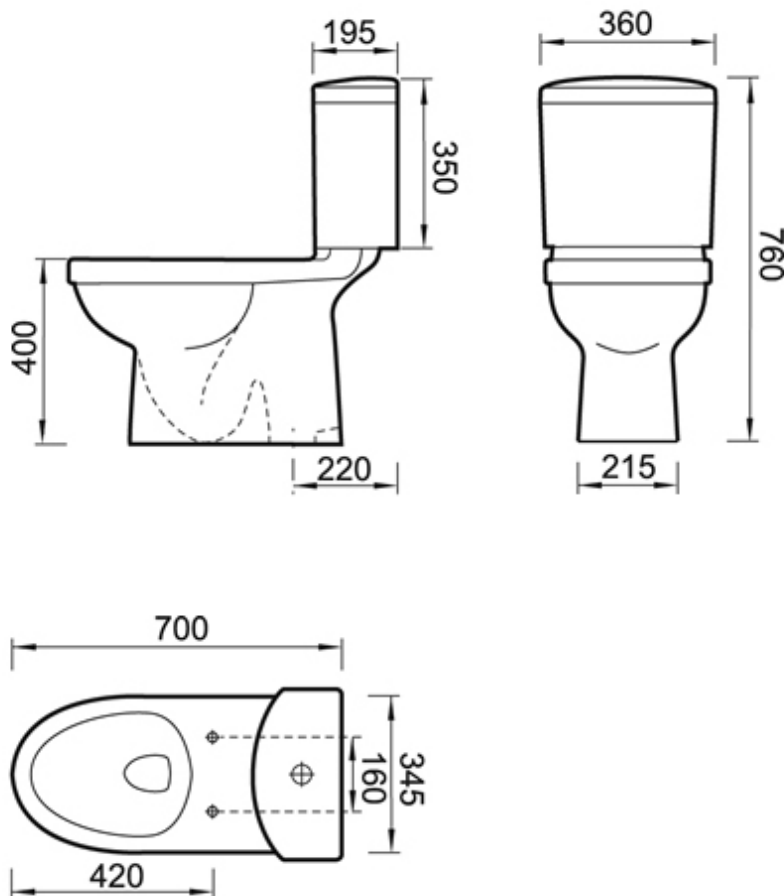

NOVA TOILET SUITE

1017861277 Includes Chrome Flush Button

- Features:** Vitreous China
S Trap
Includes Toilet Seat
- Dimensions:** H 760 mm x W 360 mm x D 700 mm
- Colours:** White
- Care Instructions:** Clean with a mild detergent
(avoid using any caustic based cleaning products and cistern blocks)
- Installation:** Non-acetic silicone sealant is recommended