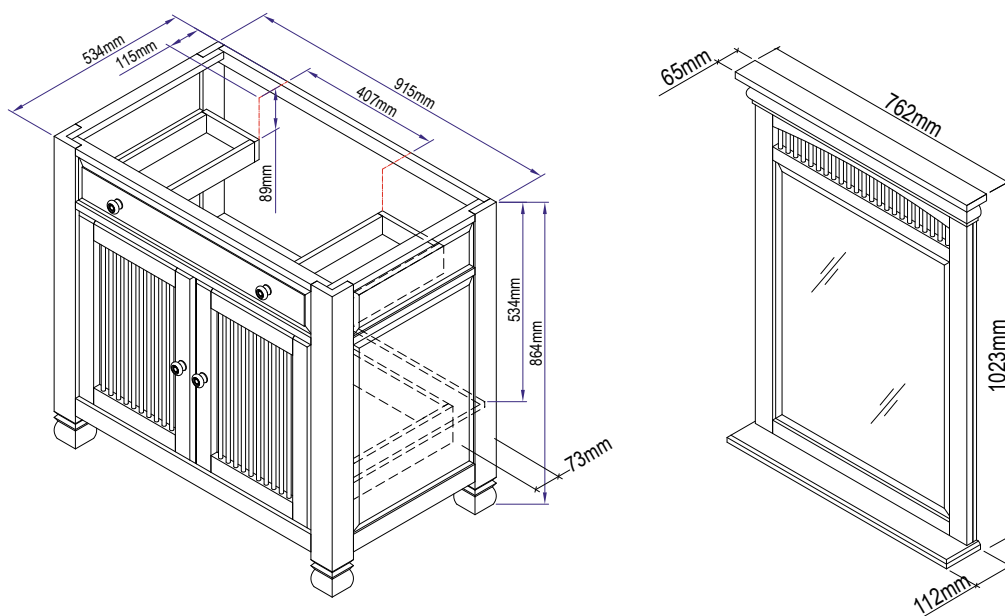

BUNGALOW VANITY & MIRROR

Vanity 1019661002 Mirror 1021661002

Black Marble 1019661005 Brown Marble 1019661006 White Marble 1019661007

- Features:** Crafted from Hardwood Solids & Veneers
Antique Brass Handles & Marble Top & Splashback with Inbuilt Basin
Tapware, 32 x 80mm O/F Plug & Waste Sold Separately
- Dimensions:** Vanity (without Marble) H 864 mm x W 915 mm x D 534 mm
Mirror H 1023 mm x W 762 mm x D 65 mm
- Colours:** Rich Oak Finish with Black, Brown or White Marble
- Care Instructions:** Clean timber with a damp cloth and dry
Marble top can be cleaned with a mild detergent and dry
(avoid using harsh, abrasive and caustic based products)
- Installation:** It is recommended that non-acetic silicone is used between the vanity/wall
Protect the top using a suitable granite/marble sealant