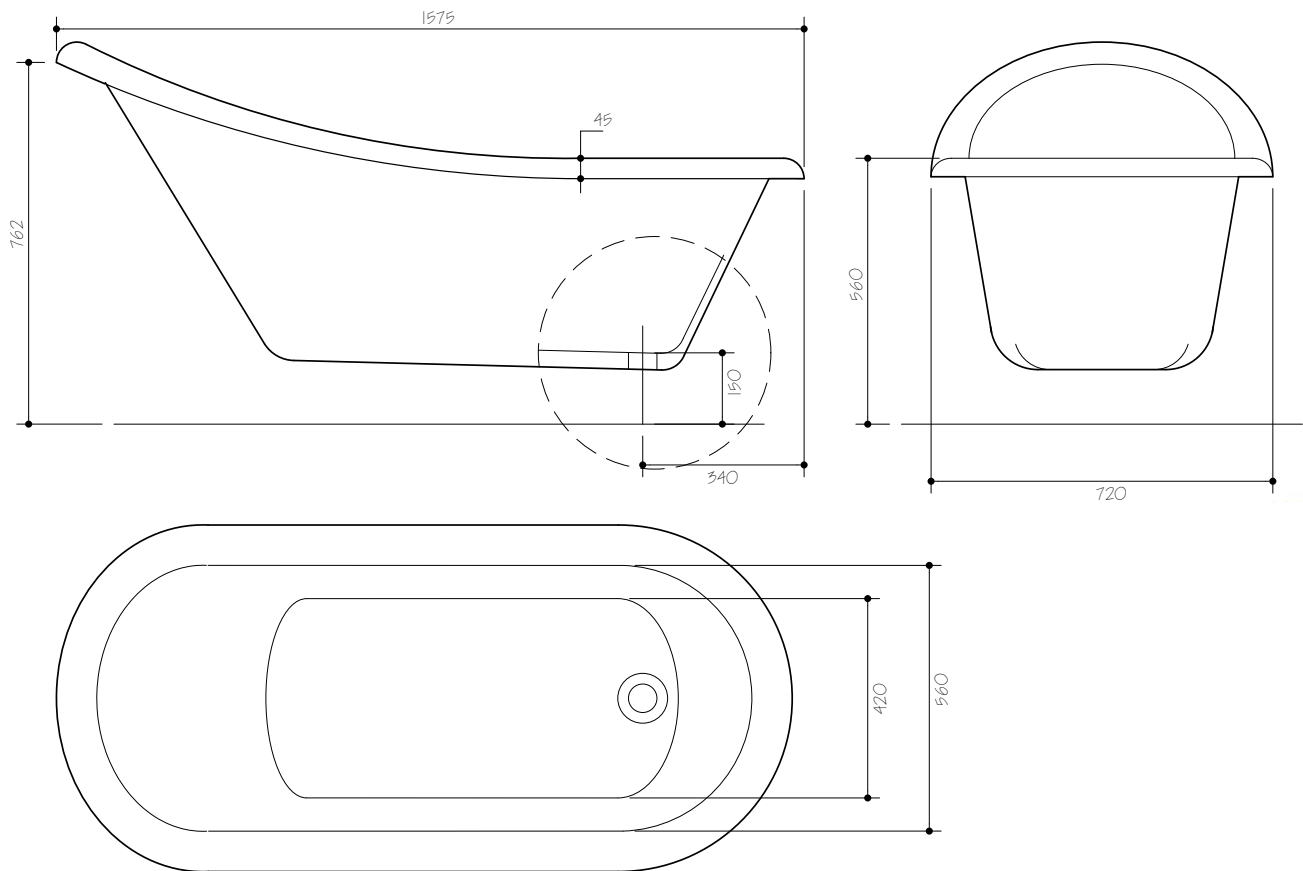

5' HIGH BACK CLAWFOOT BATH

White 1012102032

Chrome Feet 1012102000

Brass Feet 1012102001

Features: High Back
Heavy Cast Acrylic Bath
40 x 80mm Plug & Waste Sold Separately

Dimensions: H 762 mm x W 1575 mm x D 720 mm

Colours: White

Care Instructions: Clean bath with a mild detergent
(avoid using harsh, abrasive, caustic and citrus based products)

Installation: Non-acetic silicone sealant is recommended

Please Note: Illustrations, photographs and specifications are not binding in detail. Items may vary in size - check all measurements on site before installation. Plumbing and electrical products must only be installed by a registered contractor.