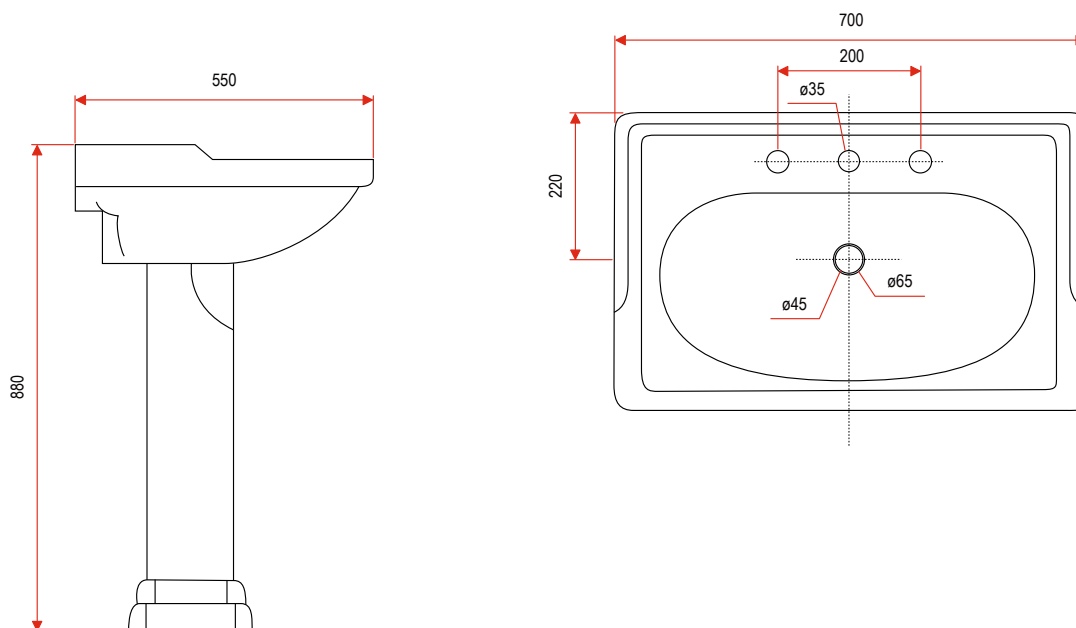

MANHATTEN 700W PEDESTAL BASIN

1016864365

Features: 3 Tap Hole Porcelain Basin with Porcelain Pedestal
Two Separate Anchor Points
Tapware, 32 x 80mm Plug & Waste Sold Separately

Dimensions: H 880 mm x W 700 mm x D 550 mm

Colours: White

Care Instructions: Clean porcelain with a mild detergent
(avoid using harsh, abrasive and caustic based products)

Installation: The sink is mounted to the wall and rests on the pedestal. The alignment of the basin may not be a perfect fit to the existing wall studs. Therefore, the wall may need to be reinforced to bear the weight of the sink. It is recommended that non-acetic silicone sealant is used between the basin/wall.