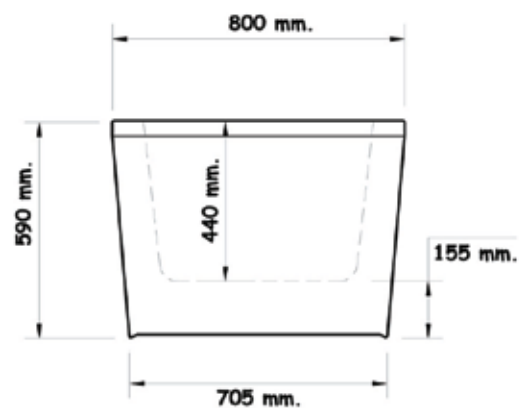

PARIS FREESTANDING BATH

1012102072

- Features:** Double Ended
Heavy Cast Acrylic Bath
40 x 80mm Plug & Waste Sold Separately
- Dimensions:** H 590 mm x W 1790 mm x D 800 mm
- Colours:** White
- Care Instructions:** Clean bath with a mild detergent
(avoid using harsh, abrasive, caustic and citrus based products)
- Installation:** Non-acetic silicone sealant is recommended