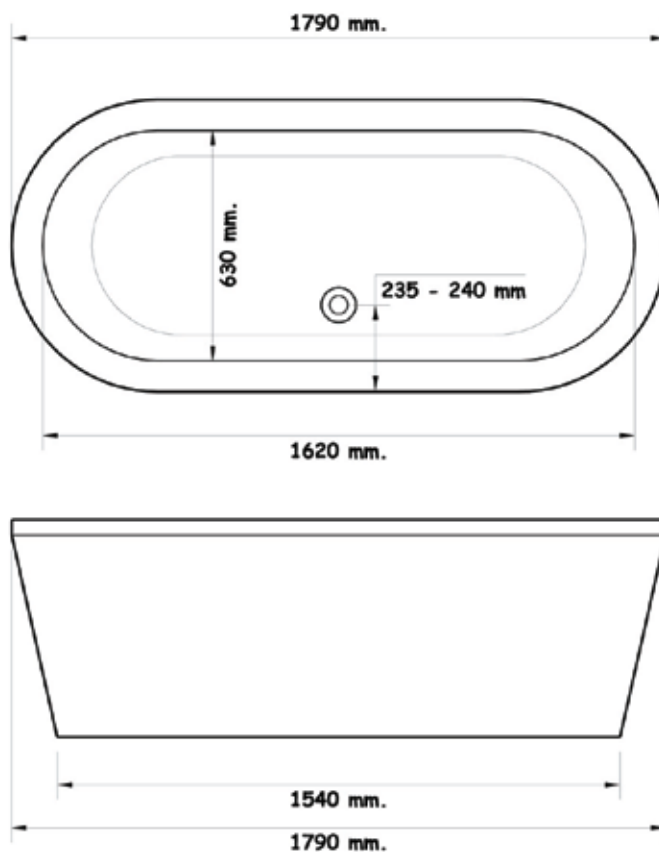

PARIS FREESTANDING BATH

1012102072

- Features:** Double Ended
Heavy Cast Acrylic Bath
40 x 80mm Plug & Waste Sold Separately
- Dimensions:** H 590 mm x W 1790 mm x D 800 mm
- Colours:** White
- Care Instructions:** Clean bath with a mild detergent
(avoid using harsh, abrasive, caustic and citrus based products)
- Installation:** Non-acetic silicone sealant is recommended