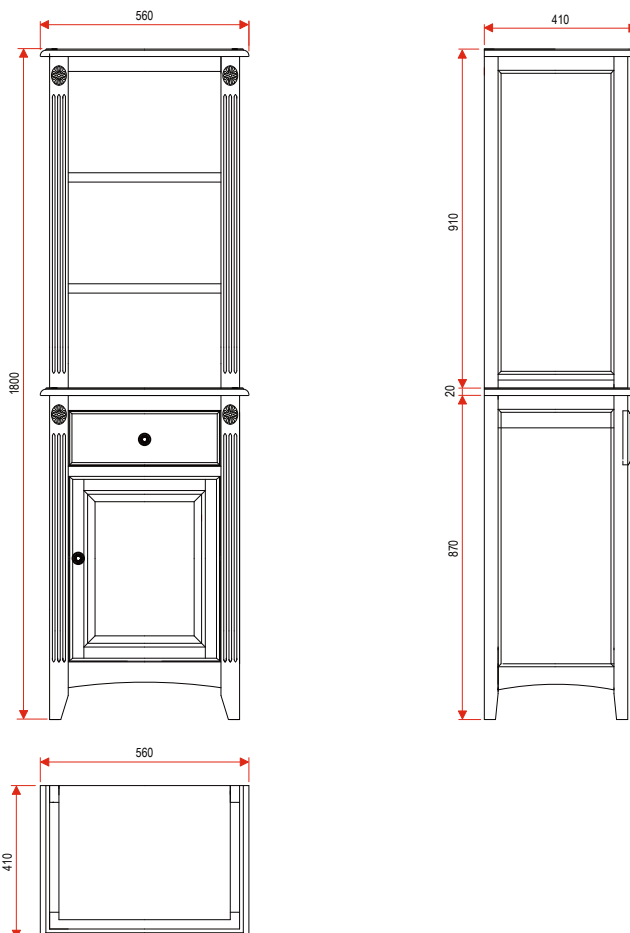

SOMERSET BATHROOM CABINET

Antique White 1023630013

Antique Brown 1023630003

Features: 1 Door 1 Drawer Solid Timber Cabinet with Protective Coating
Aluminium Handles & White Speckled Granite Top
Hand Carved Motifs

Dimensions: H 1800 mm x W 560 mm x D 410 mm

Colours: Antique White or Antique Brown

Care Instructions: Clean timber with a damp cloth and dry
Granite top can be cleaned with a mild detergent
(avoid using harsh, abrasive and caustic based products)
It is recommend to protect the top use a suitable granite/marble sealant